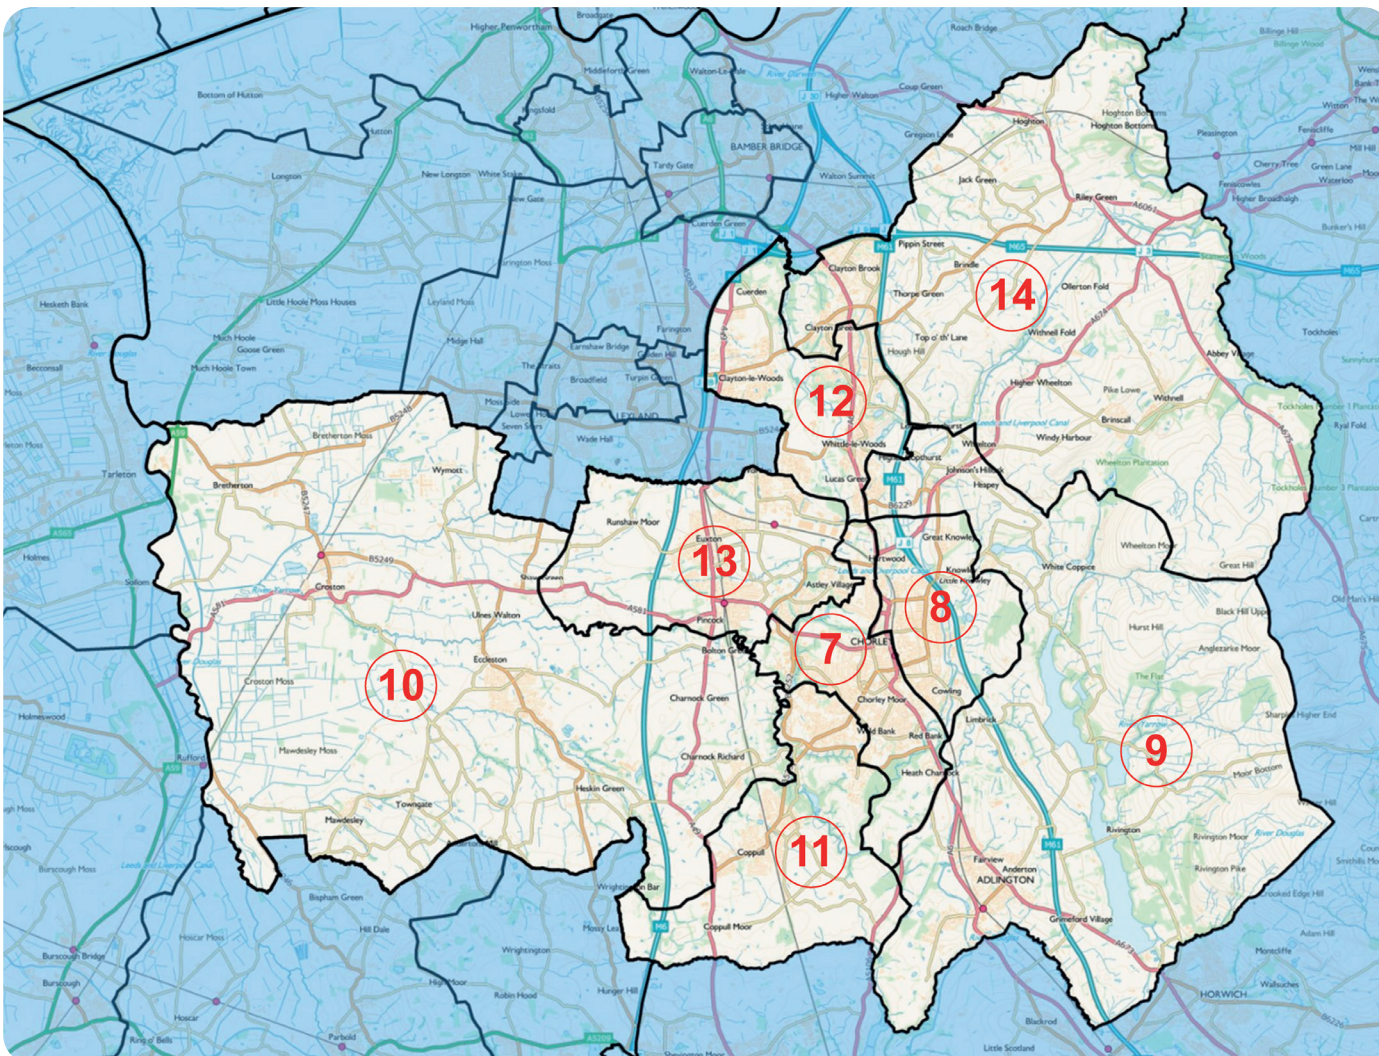

Do you have a question about **Lancashire County Council** and our services? If so, contact your local county councillor who will be pleased to help.

Unsure who your county councillor is?

VISIT
lancashire.gov.uk
search find a councillor or phone
0300 123 6701.